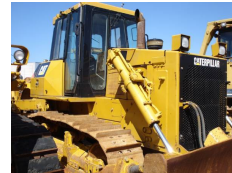

## Caterpillar D7G-2

**Brand**

Used equipment

**Model**

Caterpillar

**Year of manufacture**

D7G-2

**Hours of use**

2008

**Manufacturing / Serial number**

1100 h

C7GXXXXX

Erops cabin with ripper in new condition only 800 working hours